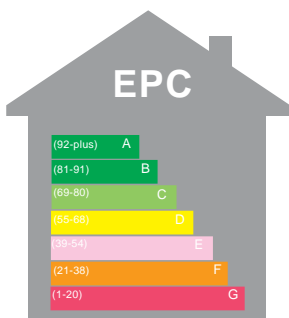

**The burden is
becoming greater
and greater!**

**Let us take
some of the load**

**Asbestos Surveying
EPC Surveys
Asbestos Awareness
Training**

**Want to know more?
contact us
023 9272 8040**

www.gullyhowardtechnical.com